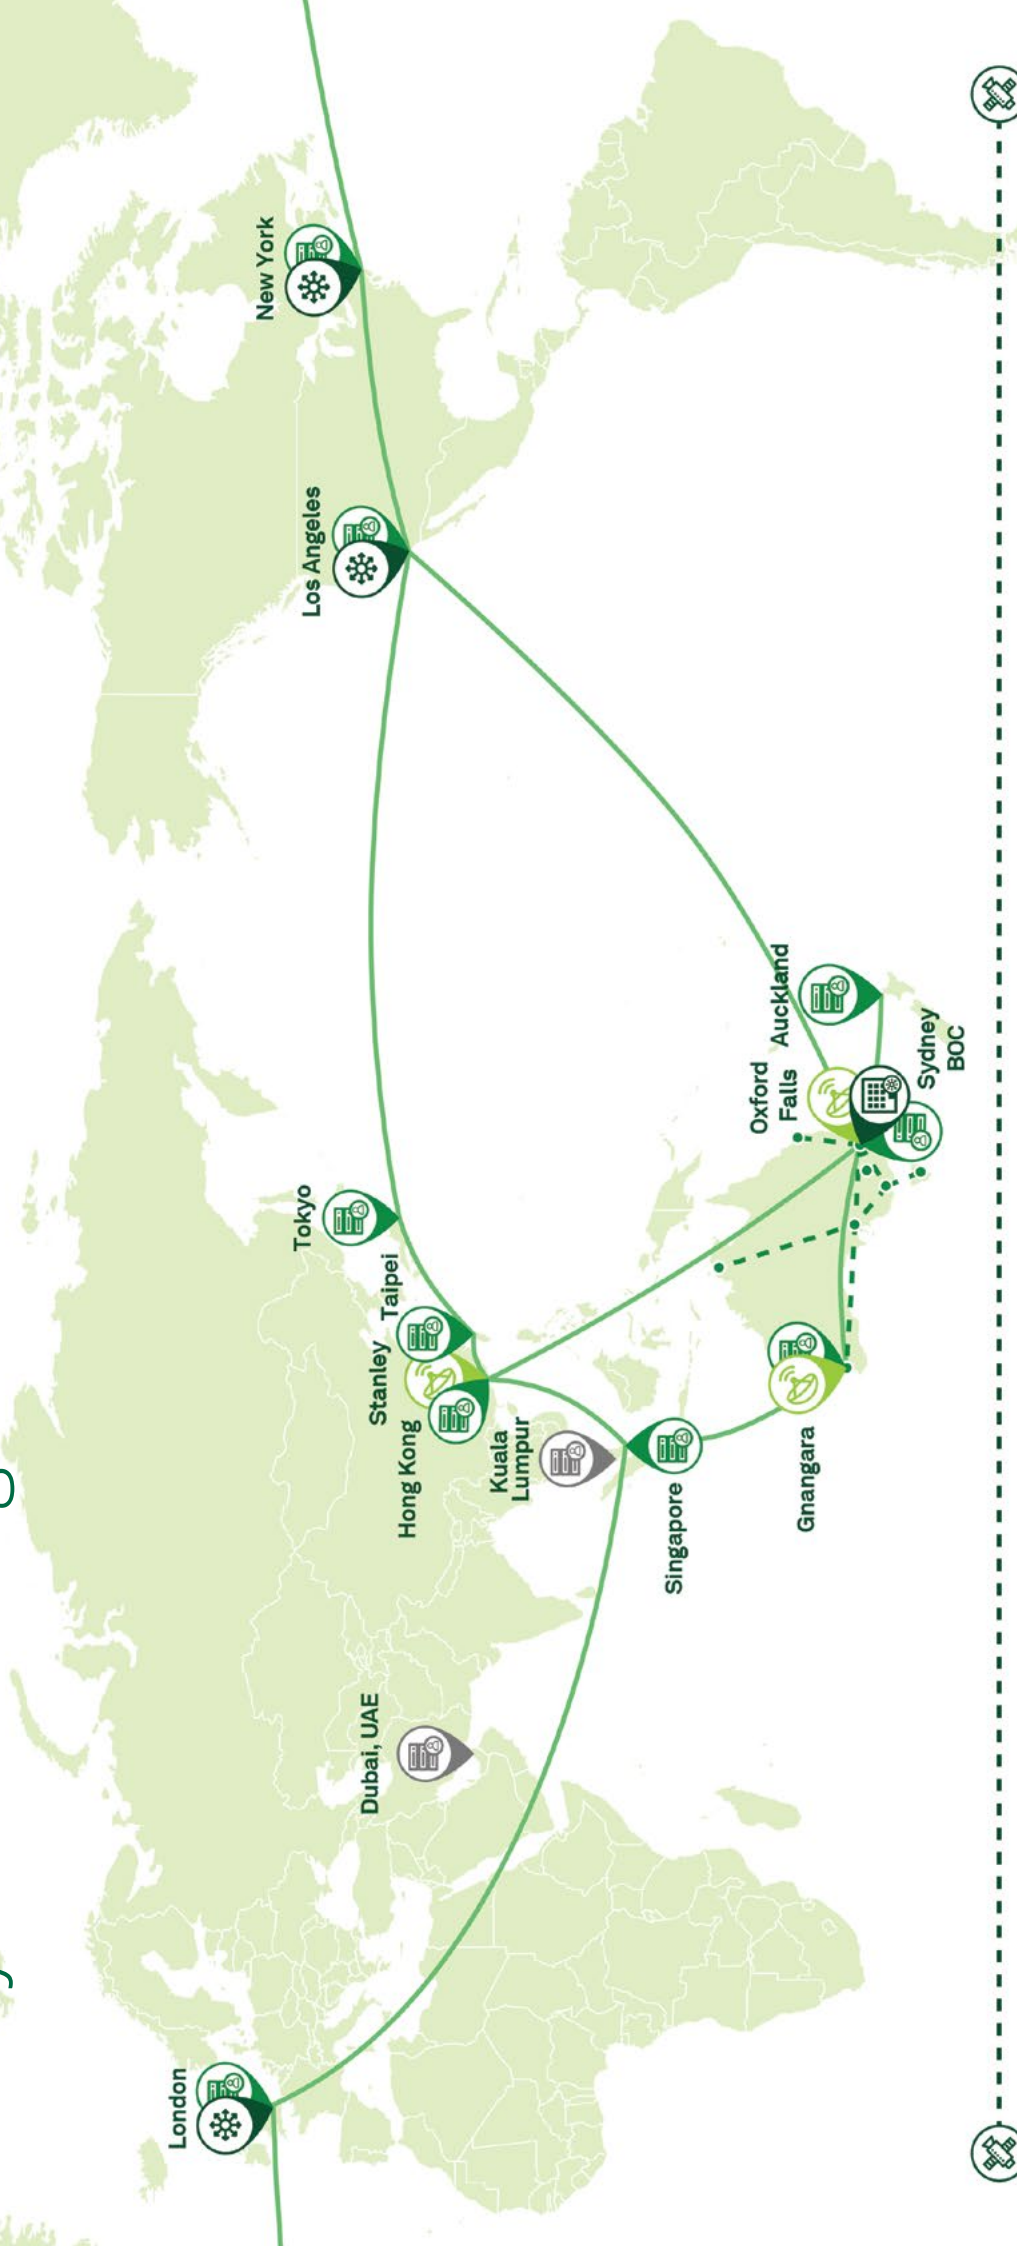

Telstra Broadcast Services

Take your content global

Legend

- Telstra Broadcast Operations Centre
- PAC TV Broadcast Facility
- Network Point of Presence
- Satellite Teleports
  Earth stations/teleports
- Satellite Coverage
  Access to over 40 satellites
- Telstra Global Media Network
  Bidirectional network connection
- Telstra DVN Network
  Bidirectional network connection
- Future Network Point of Presence

United States & Europe

Asia

Australia & New Zealand